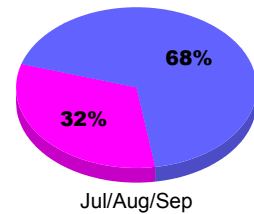

Membership Results
2010-2011

Membership
2009-2010

Month	Net Memb Goal	Actual New Memb	Actual Dropped Memb	Gain/Loss of Memb	Gain/Loss of Memb
Jul/Aug/Sep	5	24	-44	-20	-11
Totals	5	24	-44	-20	-11

Membership Results 2010-2011

Goal, New, Dropped, Gain/Loss

Comparison of Membership Gain/Loss

Current Year Compared to the Previous Year

Gender Comparison 2010-2011

■ Male ■ Female